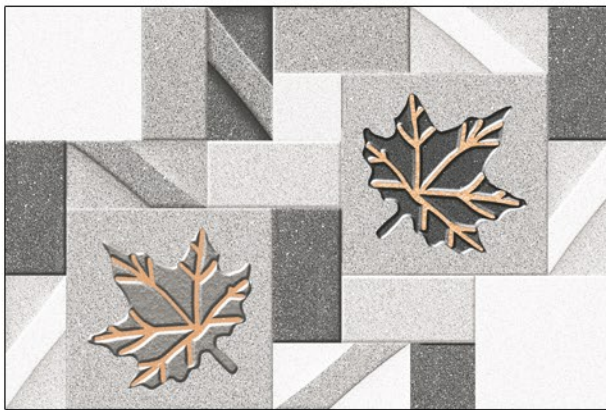

- ▶ HIGH DEPTH
- ▶ NATURAL LOOK
- ▶ EASY TO MAINTAIN

Thickness
(10.5 mm)

4537

ACTIVE THE BEAUTY WITH WALL TILES

HIGH DEPTH ELEVATION TILES

Glossy Finish

4536

4537